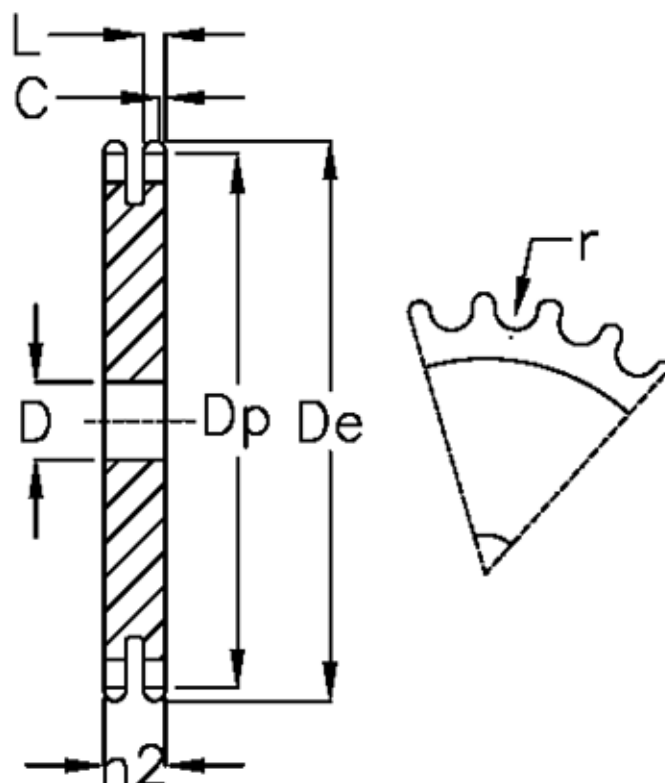

Article number: 616022003054

Description: Plate wheel 06 B-2 Z=54 duplex

Measures

C	= 1
D	= 16
De	= 167.8
Dp	= 163.82
For chain size	= 3/8 x 7/32
For chain type	= 06 B-2
h2	= 5.3
L	= 5.2

Number of teeth	= 54
r	= 6.35